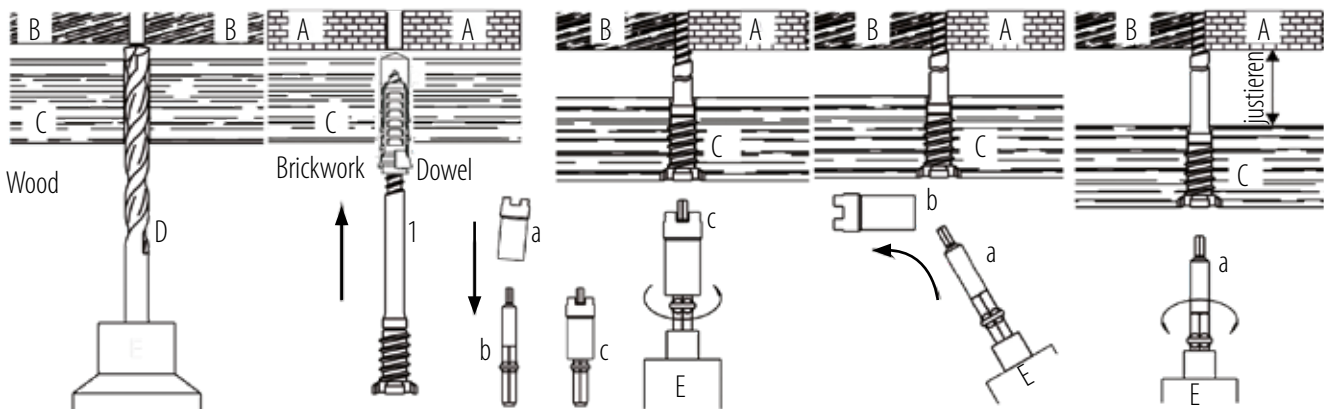

Item group 1046

- ① Wood or brickwork must be pre-drilled with 8 mm Ø for preparation
- ② Place the dowel on the Top-Star and screw it also into the drill hole
- ③ Tool set:
  a: Crown
  b: Bit
  c: Connect the crown and the bit up to the stop
- ④ Place the bit and the crown on the Top-Star and screw in flush with the surface
- ⑤ For fine adjustment (fine-tuning) pull off the crown and insert the bit directly into the head of the Top-Star
- ⑥ Finally, fine-tune the desired distance - DONE

A: Brickwork ; B: Wood ; C: Door frame, windows etc. ; D: Drill Ø 8 mm ; E: Power drill/ drill chuck

Steps 3 to 5 are the same for wood and brickwork !

Caps for spacer bolt Top-Star™

Item code	Description	Colour	Box/pcs.
6052	Caps for Spacer bolt Top-Star™	RAL 9010, pure white	100
6053	Caps for Spacer bolt Top-Star™	RAL 8016, mahogany brown	100
6054	Caps for Spacer bolt Top-Star™	RAL 9005, jet black	100
6055	Caps for Spacer bolt Top-Star™	RAL 9016, traffic white	100
6056	Caps for Spacer bolt Top-Star™	RAL 9001, creme white	100

Item group 1040