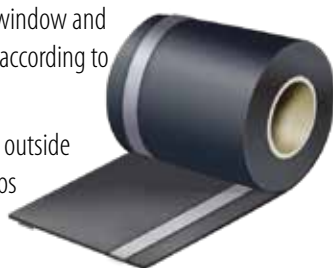

SILISTO®FLEX EPDM Outside

Elastomer-sealing film with 20mm wide butyl adhesive strip for external sealing of window and door elements in facade engineering according to DIN 18 195

From a wide of 250 mm are all EPDM outside tapes with double butyl adhesive strips fitted.