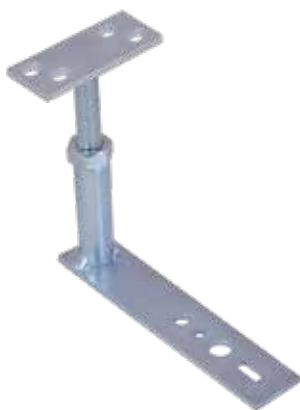

Typ 1

- Head plate (LxWxH): 58x24x4 mm