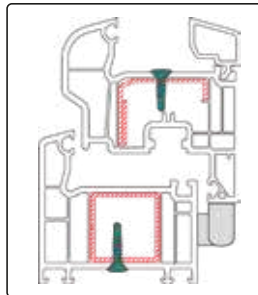

ECHO® Self-drilling screws type 883NR

- Short drill point
- Without ribs
- Sheet metal screw thread
- Rcsh Ø 7,2 mm
- Phillips N° 2
- Roller sorted