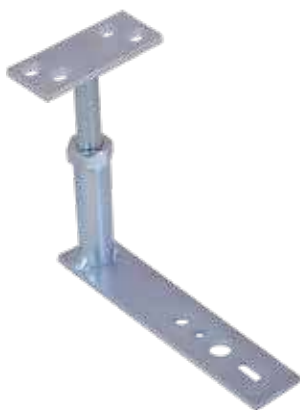

Typ 1

- Head plate (LxWxH): 58x24x4 mm