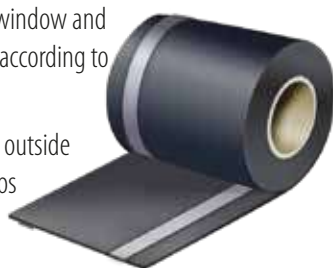

SILISTO®FLEX EPDM Outside

Elastomer-sealing film with 20mm wide butyl adhesive strip for external sealing of window and door elements in facade engineering according to DIN 18 195

From a wide of 250 mm are all EPDM outside tapes with double butyl adhesive strips fitted.