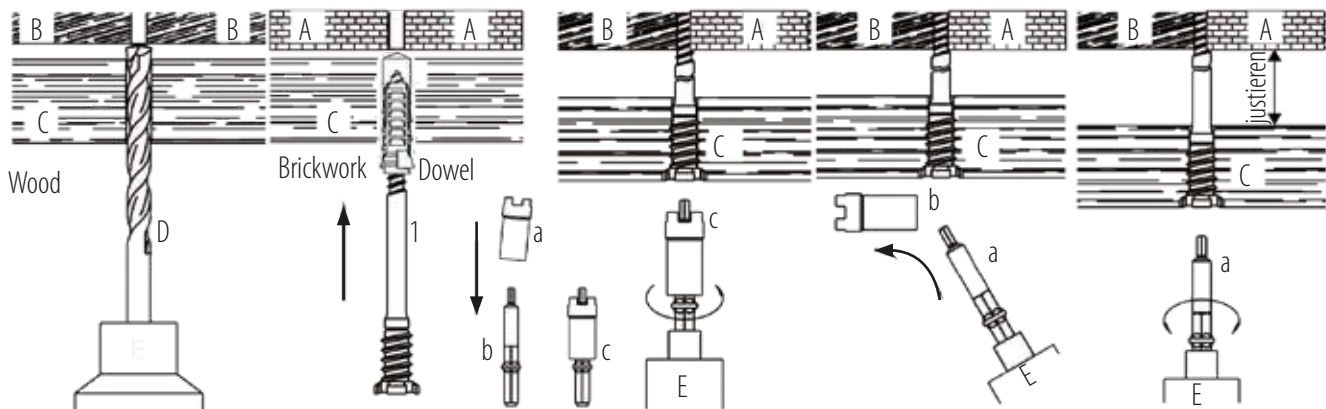

Item group 1046

- ① Wood or brickwork must be pre-drilled with 8 mm Ø for preparation
- ② Place the dowel on the Top-Star and screw it also into the drill hole
- ③ Tool set:
  a: Crown
  b: Bit
  c: Connect the crown and the bit up to the stop
- ④ Place the bit and the crown on the Top-Star and screw in flush with the surface
- ⑤ For fine adjustment (fine-tuning) pull off the crown and insert the bit directly into the head of the Top-Star
- ⑥ Finally, fine-tune the desired distance - DONE

A: Brickwork ; B: Wood ; C: Door frame, windows etc. ; D: Drill Ø 8 mm ; E: Power drill/ drill chuck

Steps 3 to 5 are the same for wood and brickwork !

Caps for spacer bolt Top-Star™

Item code	Description	Colour	Box/pcs.
6052	Caps for Spacer bolt Top-Star™	RAL 9010, pure white	100
6053	Caps for Spacer bolt Top-Star™	RAL 8016, mahogany brown	100
6054	Caps for Spacer bolt Top-Star™	RAL 9005, jet black	100
6055	Caps for Spacer bolt Top-Star™	RAL 9016, traffic white	100
6056	Caps for Spacer bolt Top-Star™	RAL 9001, creme white	100

Item group 1040