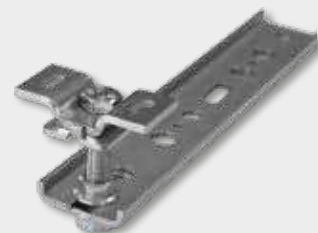

Quality products for **window production & installation**

Tapes

 **MADE
IN GERMANY**

Plastic packers

 **MADE
IN GERMANY**

Glazing bridges

Anchors

ECHO® Window screws type 88442 *