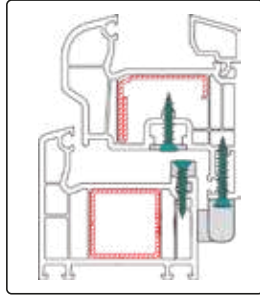

ECHO® Window screws type 88442 *

- Coarse thread
- Rcsh Ø 7,2 mm
- With tins
- Spiral tip
- Phillips № 2
- Roller sorted

also in bulk available

Zinc plated

Packaging: Box

Item code	Size	Quantity		
		Box	Case	Pallet
8844216	4,2 x 16	2.000	24.000	960.000
8844220	4,2 x 20	2.000	16.000	640.000
8844222	4,2 x 22	2.000	16.000	640.000
8844225	4,2 x 25	2.000	16.000	640.000
8844228	4,2 x 28	1.000	12.000	480.000
8844230	4,2 x 30	1.000	12.000	480.000
8844235	4,2 x 35	1.000	8.000	320.000
8844240	4,2 x 40	1.000	8.000	320.000
8844245	4,2 x 45	500	6.000	240.000
8844250	4,2 x 50	500	4.000	260.000
8844255	4,2 x 55	500	4.000	260.000
8844265	4,2 x 65	500	4.000	260.000

Item group 1001

ECHO® Window screws type 88442S

- Black Rcsh Ø 7,2 mm
- Zinc plated
- Coarse thread
- With tins
- Spiral tip
- Phillips № 2
- Roller sorted
- RAL 9005